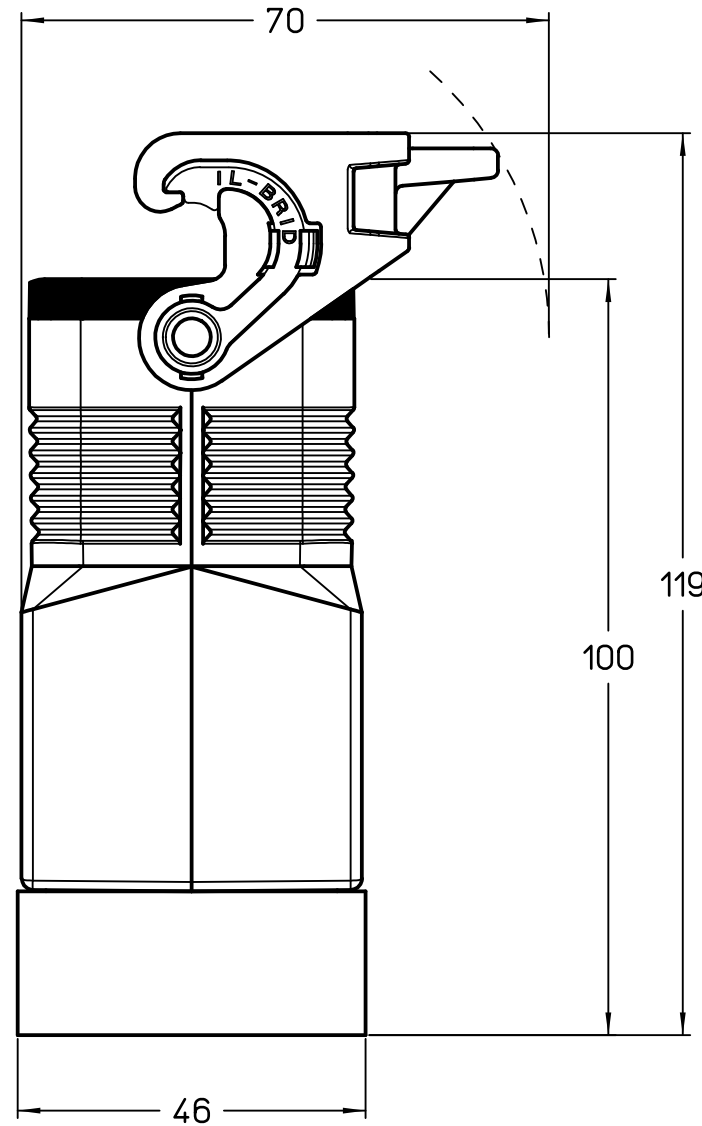

Diritti riservati All rights reserved

	Dimensions in mm
Original Size A4	
Date 07/03/23	
Sign. G. Renna	

Simplified representation with dimensions without tolerance

MLAV 24 LG40
Hood, size "104.27", M40 top entry, with adapter, with 1 IL-BRID lever

Scale
1:1