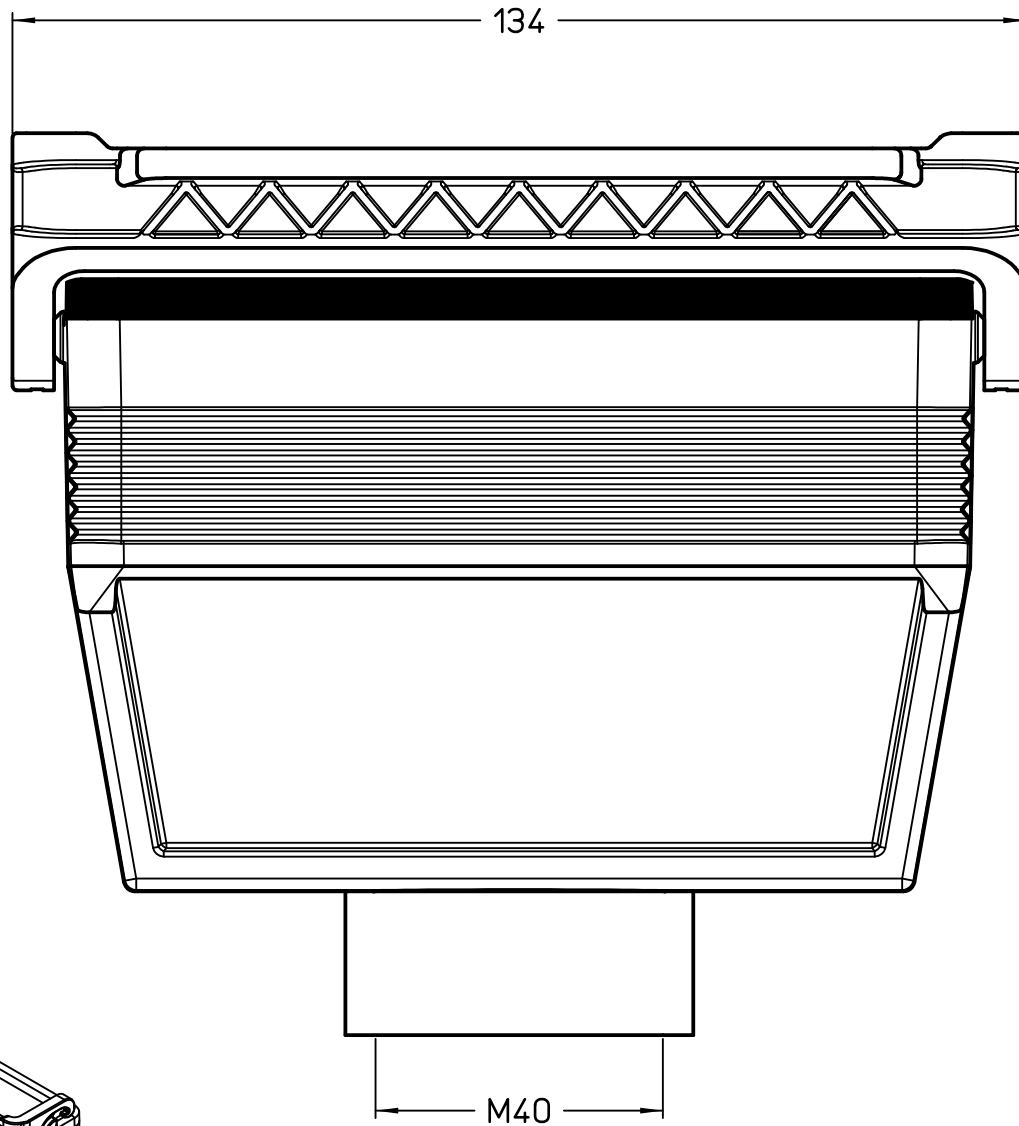

Diritti riservati All rights reserved

	Dimensions in mm
Original Size A4	
Date 07/03/23	
Sign. G. Renna	

Simplified representation with dimensions without tolerance

MLAV 24 LG40
Hood, size "104.27", M40 top entry, with adapter, with 1 IL-BRID lever

Scale
1:1