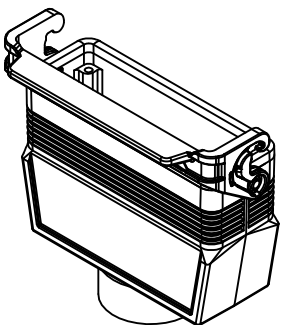

Diritti riservati All rights reserved

	Dimensions in mm
Original Size A4	
Date 07/03/23	
Sign. G. Renna	

Simplified representation with dimensions without tolerance

MLAV 24 LG40
Hood, size "104.27", M40 top entry, with adapter, with 1 IL-BRID lever

Scale
1:1